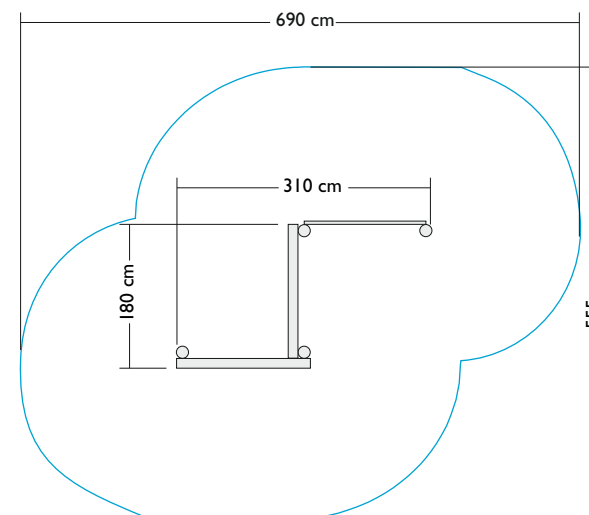

Climbing Set Paravan

HHIH00-005

Age group:
4 - 15 years

Number of users:

5 x

Dimensions of construction:

l= 3,20 m

w= 1,84 m

h= 2,00 m

Risk of fall: 180 cm

EN 1176-1 : 2008

Impact material suitable for
the risk of fall up to 2m -
30m²

- material: wood - Robinia/Oak
- connecting materials: galvanized steel
- nets from ropes eith steel core