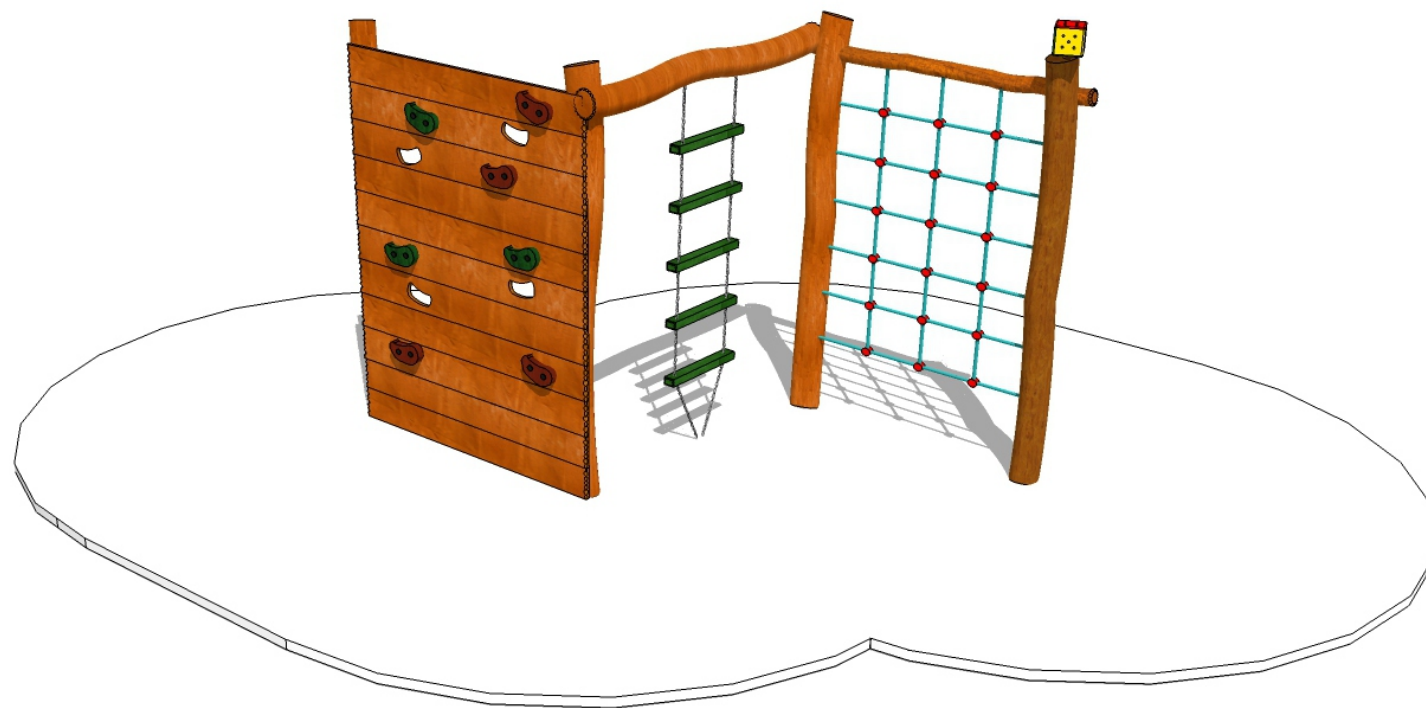

Climbing Set Paravan

HHIH00-005

Age group:
4 - 15 years

Number of users:

5 x

Dimensions of construction:

l= 3,20 m

w= 1,84 m

h= 2,00 m

Risk of fall: 180 cm

EN 1176-1 : 2008

Impact material suitable for
the risk of fall up to 2m -
30m²

- material: wood - Robinia/Oak
- connecting materials: galvanized steel
- nets from ropes eith steel core