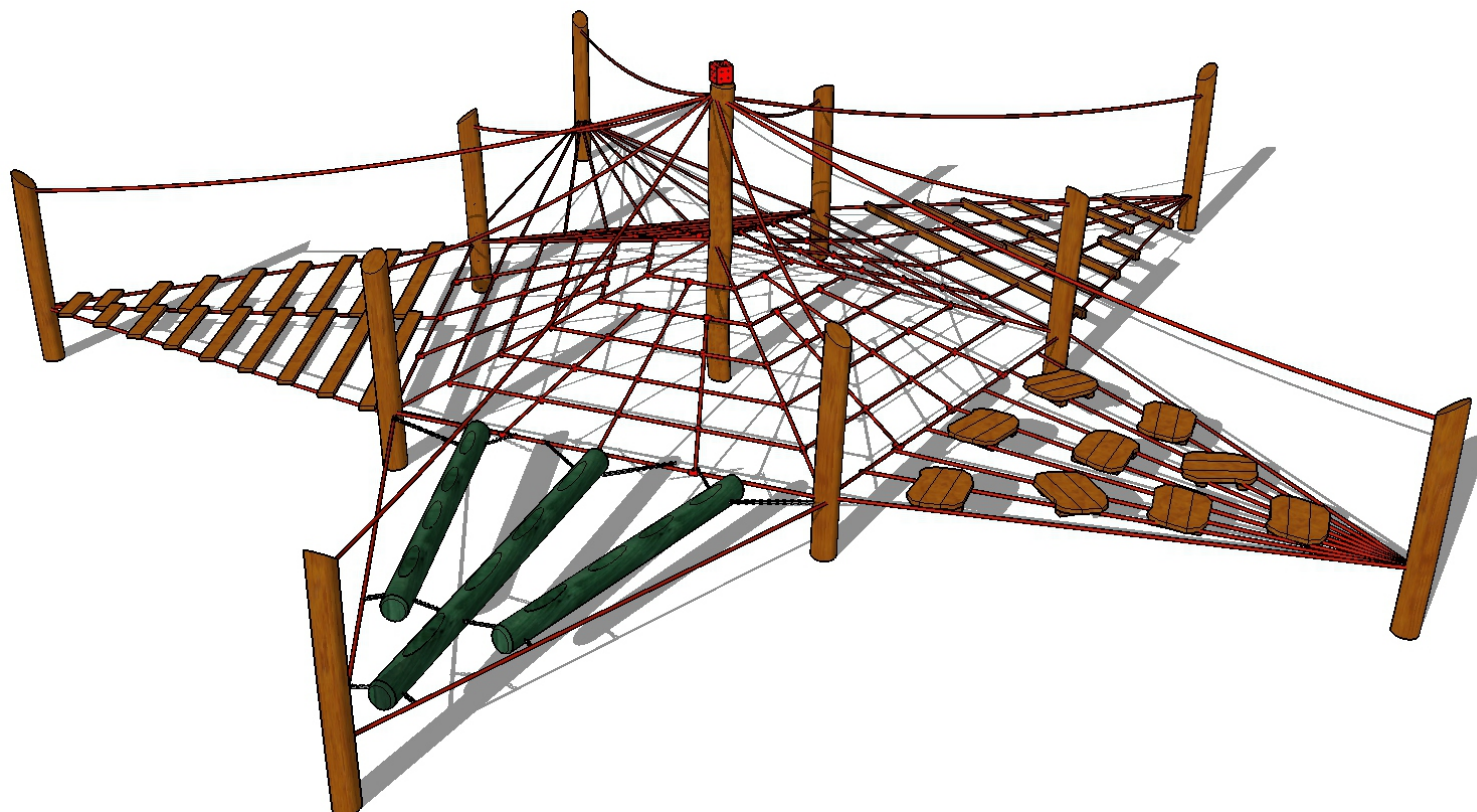

Rope Climber Sea Star

HHIN01-007

Age group:
4 - 15 years

Number of users:

8 x

Dimensions of construction:

l= 9,15 m

w= 9,15 m

h= 2,20 m

Risk of fall: 100 cm

EN 1176-1 : 2008

Grass or cultivated
gravel - 89m²

- material: wood - Robinia/Oak
- connecting materials: galvanized steel
- nets from ropes with steel core

HŘIŠTĚ HROU s.r.o.