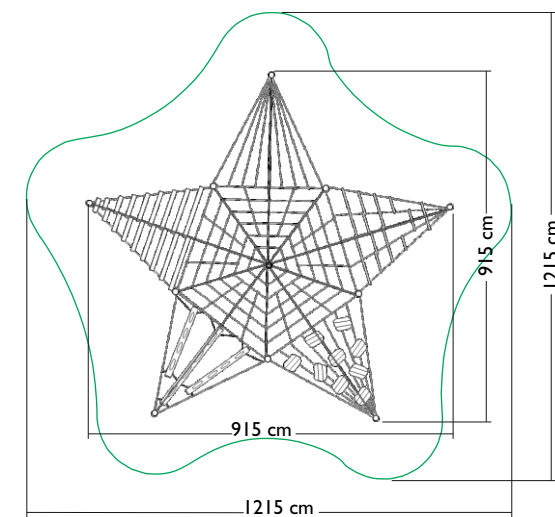

Rope Climber Sea Star

HHIN01-007

Age group:
4 - 15 years

Number of users:

8 x

Dimensions of construction:

l= 9,15 m

w= 9,15 m

h= 2,20 m

Risk of fall: 100 cm

EN 1176-1 : 2008

Grass or cultivated
gravel - 89m²

- material: wood - Robinia/Oak
- connecting materials: galvanized steel
- nets from ropes with steel core

HŘIŠTĚ HROU s.r.o.