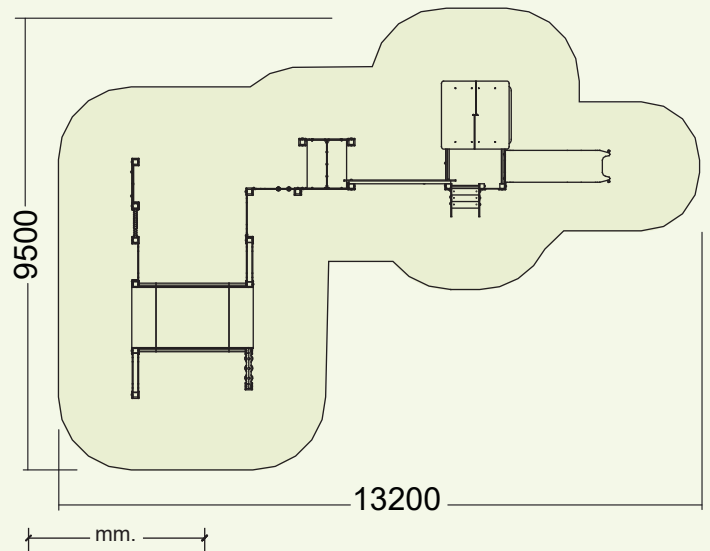

982 x 650 x 273 cm.

130 cm.

74,50 m²

Instalación del equipo

Installation of the equipment

Installation de l'équipement

3 p

12 h

The upper platforms of the tower can be reached or with stairs or with a perforated climbing panel. Descent can be realised with a slide.

- An access ramp with very little inclination, nonslip surface, a protection boarder and double handrail at both sides.

- A creep tube of 1m length.

- An archway access.

- Various activity panels along the playground combinations:

- Activity panel "pairs"
- Activity panel "photos"
- Activity panel "labyrinth and gear wheels"
- Double activity panel "Tactile exploration" (one side shapes and colours, the other side materials for sensomotor exploration)
- Activity panel "porthole"
- Double activity panel "communication" (one side with braille, the other side with signs)
- Activity panel "counting frame"
- Activity panel "3-in-a-row".