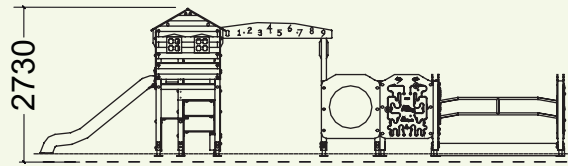

The upper platforms of the tower can be reached or with stairs or with a perforated climbing panel. Descent can be realised with a slide.

- An access ramp with very little inclination, nonslip surface, a protection boarder and double handrail at both sides.

- A creep tube of 1m length.

- An archway access.

- Various activity panels along the playground combinations:

- Activity panel "pairs"
- Activity panel "photos"
- Activity panel "labyrinth and gear wheels"
- Double activity panel "Tactile exploration" (one side shapes and colours, the other side materials for sensomotor exploration)
- Activity panel "porthole"
- Double activity panel "communication" (one side with braille, the other side with signs)
- Activity panel "counting frame"
- Activity panel "3-in-a-row".