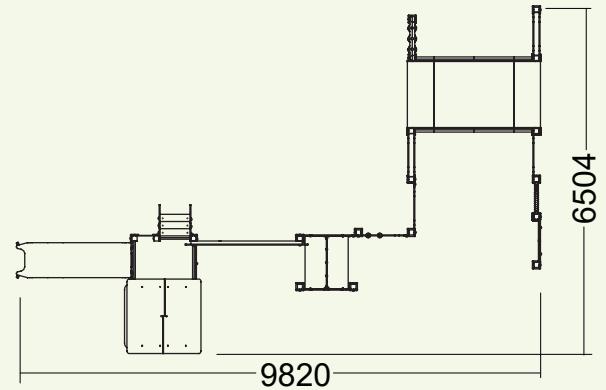

982 x 650 x 273 cm.

130 cm.

74,50 m²

Instalación del equipo

Installation of the equipment

Installation de l'équipement

3 p

12 h

The upper platforms of the tower can be reached or with stairs or with a perforated climbing panel. Descent can be realised with a slide.

- An access ramp with very little inclination, nonslip surface, a protection boarder and double handrail at both sides.

- A creep tube of 1m length.

- An archway access.

- Various activity panels along the playground combinations:

- Activity panel "pairs"
- Activity panel "photos"
- Activity panel "labyrinth and gear wheels"
- Double activity panel "Tactile exploration" (one side shapes and colours, the other side materials for sensomotor exploration)
- Activity panel "porthole"
- Double activity panel "communication" (one side with braille, the other side with signs)
- Activity panel "counting frame"
- Activity panel "3-in-a-row".