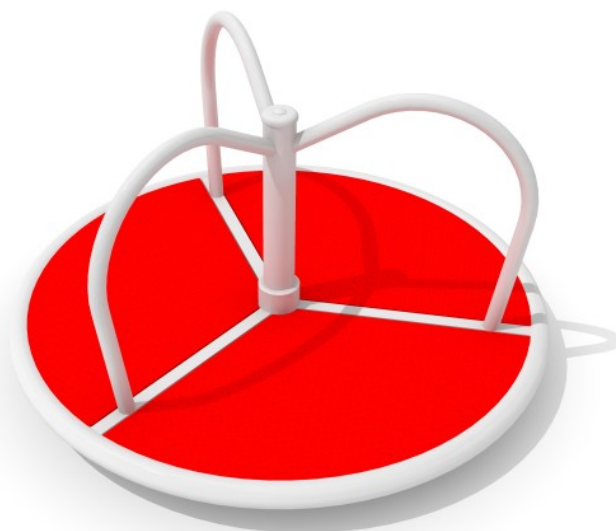

NORTE

Code: GK-RO-201

Description

Playground roundabout with a diameter of 1,32 m and four handles connected with post installed in the middle of the carousel. The floor is covered by PE plate. Thanks to this solution the roundabout's floor is soft and safer and anti-slip. Moreover, it is not heating during sunny days and it is not freezing during the winter.

Playground device consists of

- 1x platform
- 1x post with three handles

Product details

- Dimensions: 1,32 x 1,32 x 0,85 m
- Safety area: 4,32 x 4,32 m
- Age: > 3 years
- A certificate confirming compatibility with norm EN 1176

Materials

Construction made of hot galvanized steel and powder painted. The floor made of PE material.