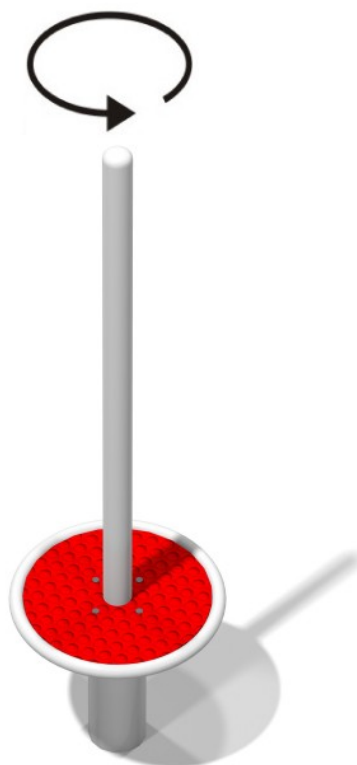

PIROUETTE

Code: GM0420

Spinner with diameter 0,3 m. Used components: galvanized steel and PE plate. Thanks to this solution the surface of the device is soft (more safe) and anti-slip. Moreover, it is not heating during sunny days and is not freezing during the winter.

Playground device consists of

1x post with a small rotating platform and long handle

Dimensions: 0,34 x 0,34 x 1,11 m

Safety area: 3,34 x 3,34 m

Free fall height: 1,0 m

A certificate confirming compatibility with norm EN 1176

Materials

Construction made of galvanized steel and powder painted. The floor made of PE material.

We present a short video from the latest installation:

<https://www.youtube.com/watch?v=FkPRclFv3u8>