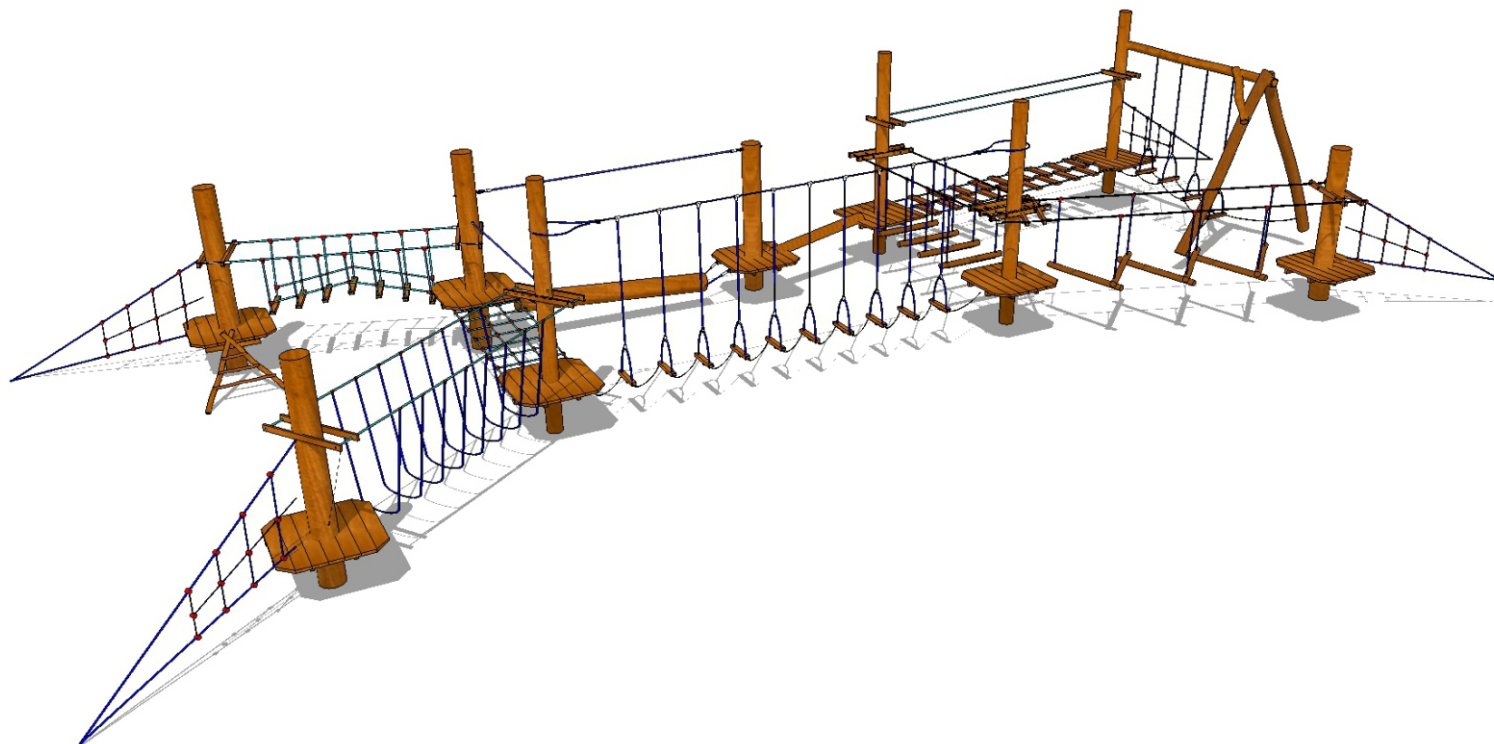

# Balance Rope Line

Risk of fall: 100 cm

EN 1176-1 : 2008

Grass or cultivated  
gravel - 171m<sup>2</sup>

- material: wood - Robinia/Oak
- connecting materials: galvanized steel
- nets from ropes with steel core

**HŘIŠTĚ HROU s.r.o.**