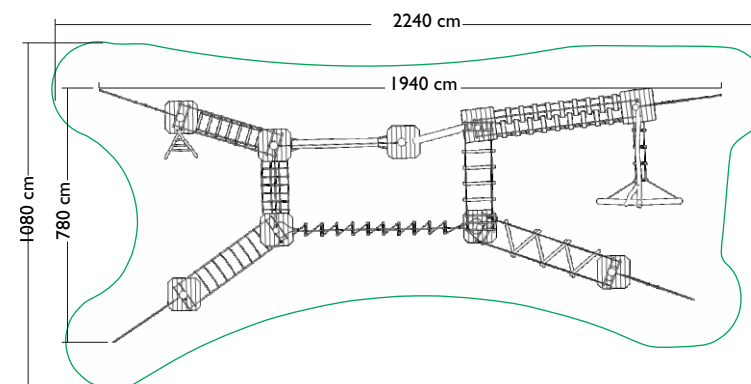

### HHIL01-001

Age group:  
3 - 12 years

Number of users:

12 x

Dimensions of construction:

l= 19,4 m

w= 7,80 m

h= 3,00 m

Risk of fall: 100 cm

EN 1176-1 : 2008

Grass or cultivated  
gravel - 171m<sup>2</sup>

- material: wood - Robinia/Oak
- connecting materials: galvanized steel
- nets from ropes with steel core

**HŘIŠTĚ HROU s.r.o.**