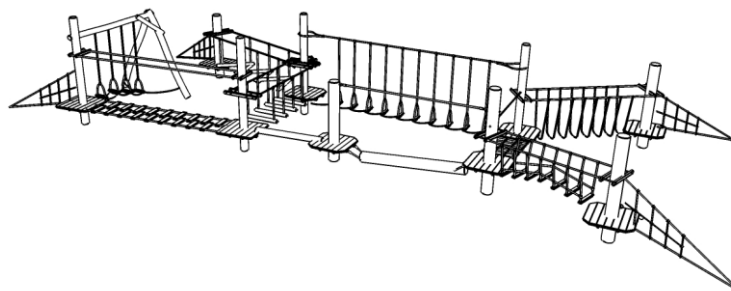

# Balance Rope Line

Risk of fall: 100 cm

EN 1176-1 : 2008

Grass or cultivated  
gravel - 171m<sup>2</sup>

- material: wood - Robinia/Oak
- connecting materials: galvanized steel
- nets from ropes with steel core

**HŘIŠTĚ HROU s.r.o.**